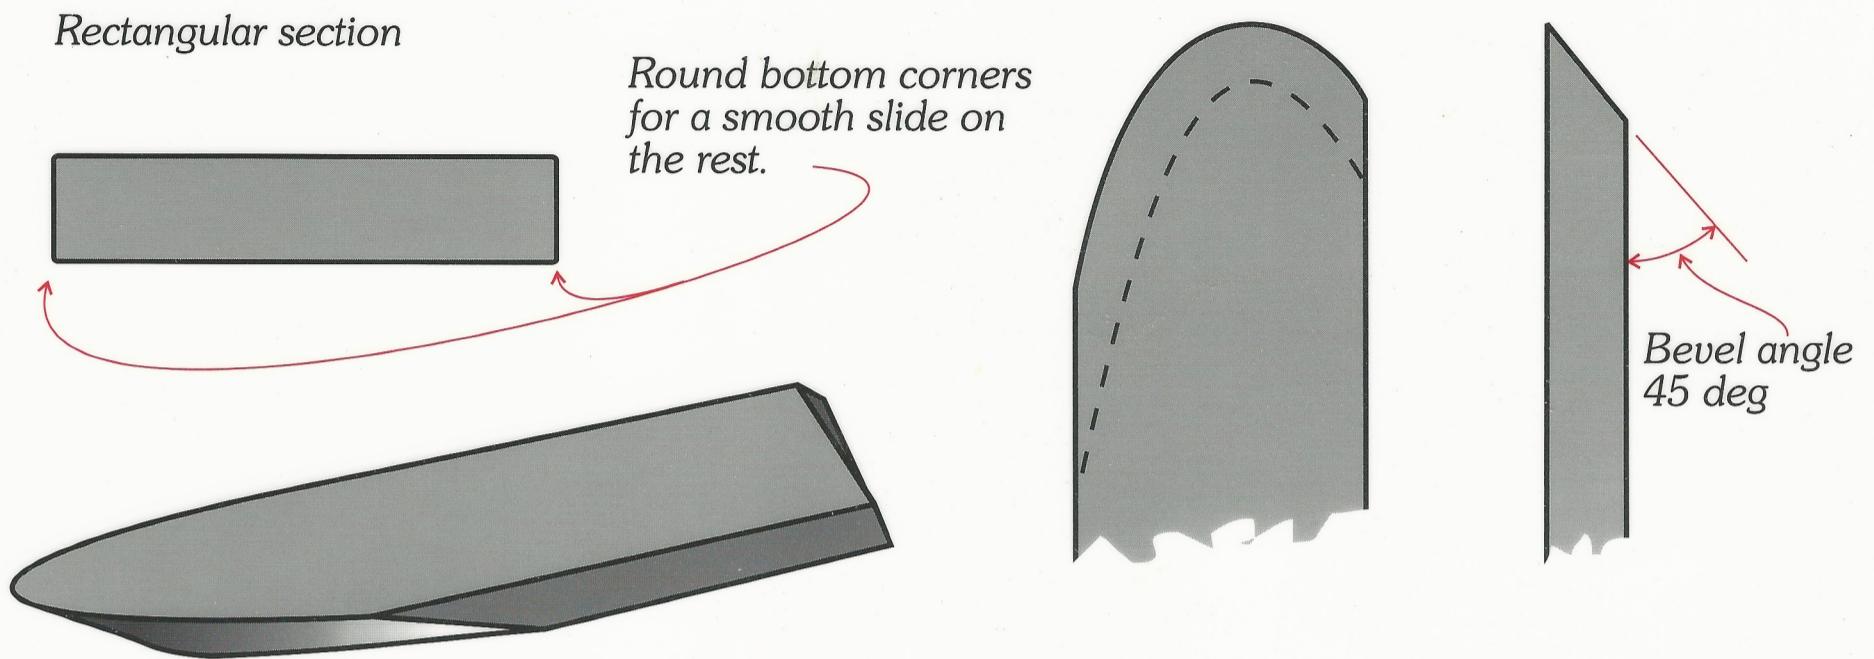

**TOOLS OF THE TRADE - SCRAPERS**

**LEFT HAND CURVED SIDE CUT SCRAPER**

**OTHER USEFUL SCRAPER SHAPES**

Left skew square side cut scraper

Right hand skew scraper

Opposites of handed scrapers also useful

Half round scraper

Slightly domed scraper

Recommended handle lengths	
Scraper width	handle Length
2"	24"
1 1/2"	18"
1"	14"
3/4"	12"
1/2"	10"
1/4"	9"