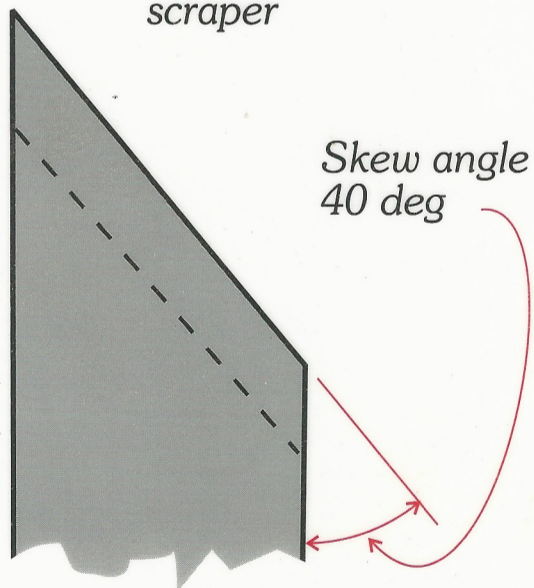

**TOOLS OF THE TRADE - SCRAPERS**

**LEFT HAND CURVED SIDE CUT SCRAPER**

**OTHER USEFUL SCRAPER SHAPES**

Left skew square side cut scraper

Right hand skew scraper

Opposites of handed scrapers also useful

Half round scraper

Slightly domed scraper

Recommended handle lengths	
Scraper width	handle Length
2"	24"
1 1/2"	18"
1"	14"
3/4"	12"
1/2"	10"
1/4"	9"