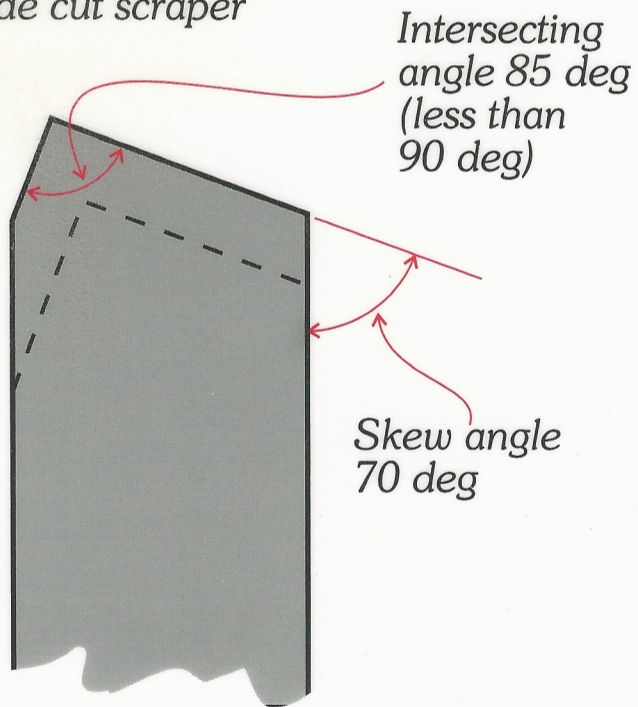

**TOOLS OF THE TRADE - SCRAPERS**

**LEFT HAND CURVED SIDE CUT SCRAPER**

**OTHER USEFUL SCRAPER SHAPES**

Left skew square side cut scraper

Right hand skew scraper

Opposites of handed scrapers also useful

Half round scraper

Slightly domed scraper

Recommended handle lengths	
Scraper width	handle Length
2"	24"
1 1/2"	18"
1"	14"
3/4"	12"
1/2"	10"
1/4"	9"